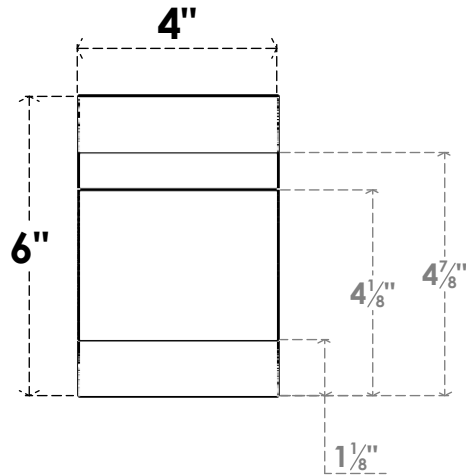

# ITEM NUMBER: RFTURO040X06000X32000X006NEB00RCPR

4"W X 6"H X 32"L TIMBERTHANE ROUGH CEDAR NEW BRIGHTON FAUX WOOD OPEN RAFTER TAIL, 6"L END, PRIMED TAN

GENERATED DATE : 03/02/2023

EKENA MILLWORK  
 2300 WEST MAIN ST.  
 CLARKSVILLE, TX 75426  
 TOLL FREE: 866-607-0453  
 WWW.EKENAMILLWORK.COM

### NOTES

1. INSTALLATION TO BE COMPLETED IN ACCORDANCE WITH MANUFACTURER'S SPECIFICATIONS.
2. DRAWING MAY NOT BE TO SCALE
3. THIS DRAWING IS INTENDED FOR DESIGN AND PLANNING PURPOSES ONLY.
4. ALL INFORMATION CONTAINED HEREIN WAS CURRENT AT THE TIME OF DEVELOPMENT BUT MUST BE REVIEWED AND APPROVED BY THE PRODUCT MANUFACTURER TO BE CONSIDERED ACCURATE.
5. TIMBERTHANE ARCHITECTURAL PRODUCTS ARE MADE FROM HIGH DENSITY URETHANE AND COME FACTORY PRIMED