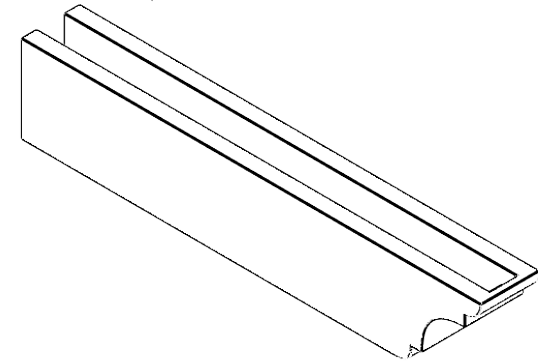

# ITEM NUMBER: RFTURO040X06000X32000X006NEB00RCPR

4"W X 6"H X 32"L TIMBERTHANE ROUGH CEDAR NEW BRIGHTON FAUX WOOD OPEN RAFTER TAIL, 6"L END, PRIMED TAN

GENERATED DATE : 03/02/2023

EKENA MILLWORK  
 2300 WEST MAIN ST.  
 CLARKSVILLE, TX 75426  
 TOLL FREE: 866-607-0453  
 WWW.EKENAMILLWORK.COM

### NOTES

1. INSTALLATION TO BE COMPLETED IN ACCORDANCE WITH MANUFACTURER'S SPECIFICATIONS.
2. DRAWING MAY NOT BE TO SCALE
3. THIS DRAWING IS INTENDED FOR DESIGN AND PLANNING PURPOSES ONLY.
4. ALL INFORMATION CONTAINED HEREIN WAS CURRENT AT THE TIME OF DEVELOPMENT BUT MUST BE REVIEWED AND APPROVED BY THE PRODUCT MANUFACTURER TO BE CONSIDERED ACCURATE.
5. TIMBERTHANE ARCHITECTURAL PRODUCTS ARE MADE FROM HIGH DENSITY URETHANE AND COME FACTORY PRIMED