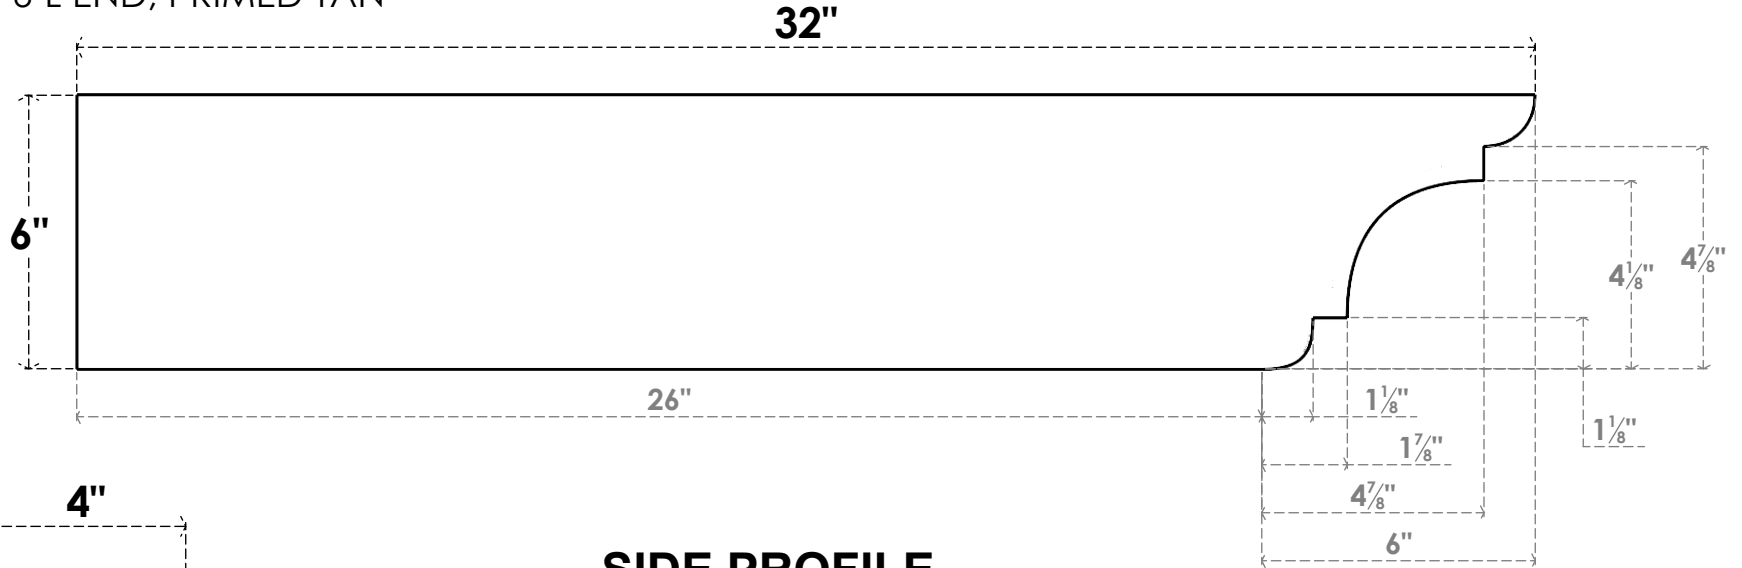

# ITEM NUMBER: RFTURO040X06000X32000X006NEB00RCPR

4"W X 6"H X 32"L TIMBERTHANE ROUGH CEDAR NEW BRIGHTON FAUX WOOD OPEN RAFTER TAIL, 6"L END, PRIMED TAN

GENERATED DATE : 03/02/2023

EKENA MILLWORK  
 2300 WEST MAIN ST.  
 CLARKSVILLE, TX 75426  
 TOLL FREE: 866-607-0453  
 WWW.EKENAMILLWORK.COM

### NOTES

1. INSTALLATION TO BE COMPLETED IN ACCORDANCE WITH MANUFACTURER'S SPECIFICATIONS.
2. DRAWING MAY NOT BE TO SCALE
3. THIS DRAWING IS INTENDED FOR DESIGN AND PLANNING PURPOSES ONLY.
4. ALL INFORMATION CONTAINED HEREIN WAS CURRENT AT THE TIME OF DEVELOPMENT BUT MUST BE REVIEWED AND APPROVED BY THE PRODUCT MANUFACTURER TO BE CONSIDERED ACCURATE.
5. TIMBERTHANE ARCHITECTURAL PRODUCTS ARE MADE FROM HIGH DENSITY URETHANE AND COME FACTORY PRIMED